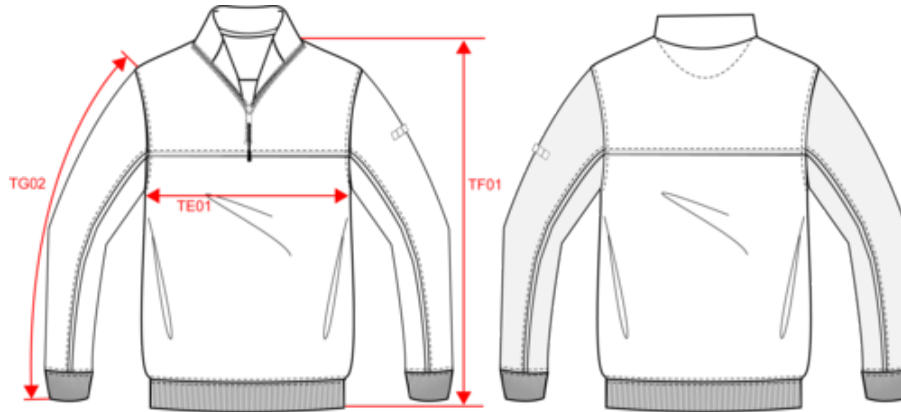

60% organic cotton / 40% recycled polyester. Brushed 3-yarn fleece with LSF (Low Shrinkage Fleece). Slim fit. Set-in sleeves. Neck with plastic zip and matching recycled zip puller. Contrasting twill taped neck. Half-moon finish at the neckline to facilitate decoration access inside. Contrasting piping between the two-tone parts of the garment (body and sleeves, front and back). 1x1 ribbed cuffs and hem. Elasticated pen holder with 3 compartments on the left sleeve when worn. Tear-away brand label.

More information

Logistic

Country of origin

Customs code

Washing instructions

WK404

Unisex zipped neck eco-friendly sweatshirt

Dimensions (cm)

Measurements in cm	XS	S	M	L	XL	XXL	3XL	4XL	5XL
TE01 - 1/2 chest width at 1.5cm below armhole	49.00	52.00	55.00	58.00	61.00	64.00	67.00	70.00	73.00
TF01 - Total height from HSP	68.00	70.00	72.00	74.00	76.00	78.00	80.00	82.00	84.00
TG02 - Long sleeve length	63.00	64.00	65.00	66.00	67.00	68.00	69.00	70.00	71.00