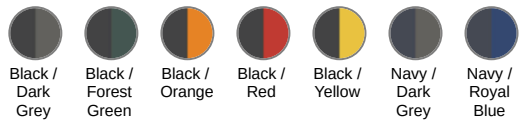

WK404

Unisex zipped neck eco-friendly sweatshirt

- Brushed fleece for greater softness and comfort.
- Made from 3-thread LSF: hard-wearing and resistant in the wash.
- Fashionable and eco-friendly workwear.

60% organic cotton / 40% recycled polyester. Brushed 3-yarn fleece with LSF (Low Shrinkage Fleece). Slim fit. Set-in sleeves. Neck with plastic zip and matching recycled zip puller. Contrasting twill taped neck. Half-moon finish at the neckline to facilitate decoration access inside. Contrasting piping between the two-tone parts of the garment (body and sleeves, front and back). 1x1 ribbed cuffs and hem. Elasticated pen holder with 3 compartments on the left sleeve when worn. Tear-away brand label.

More information

Logistic

Country of origin

Customs code

Washing instructions